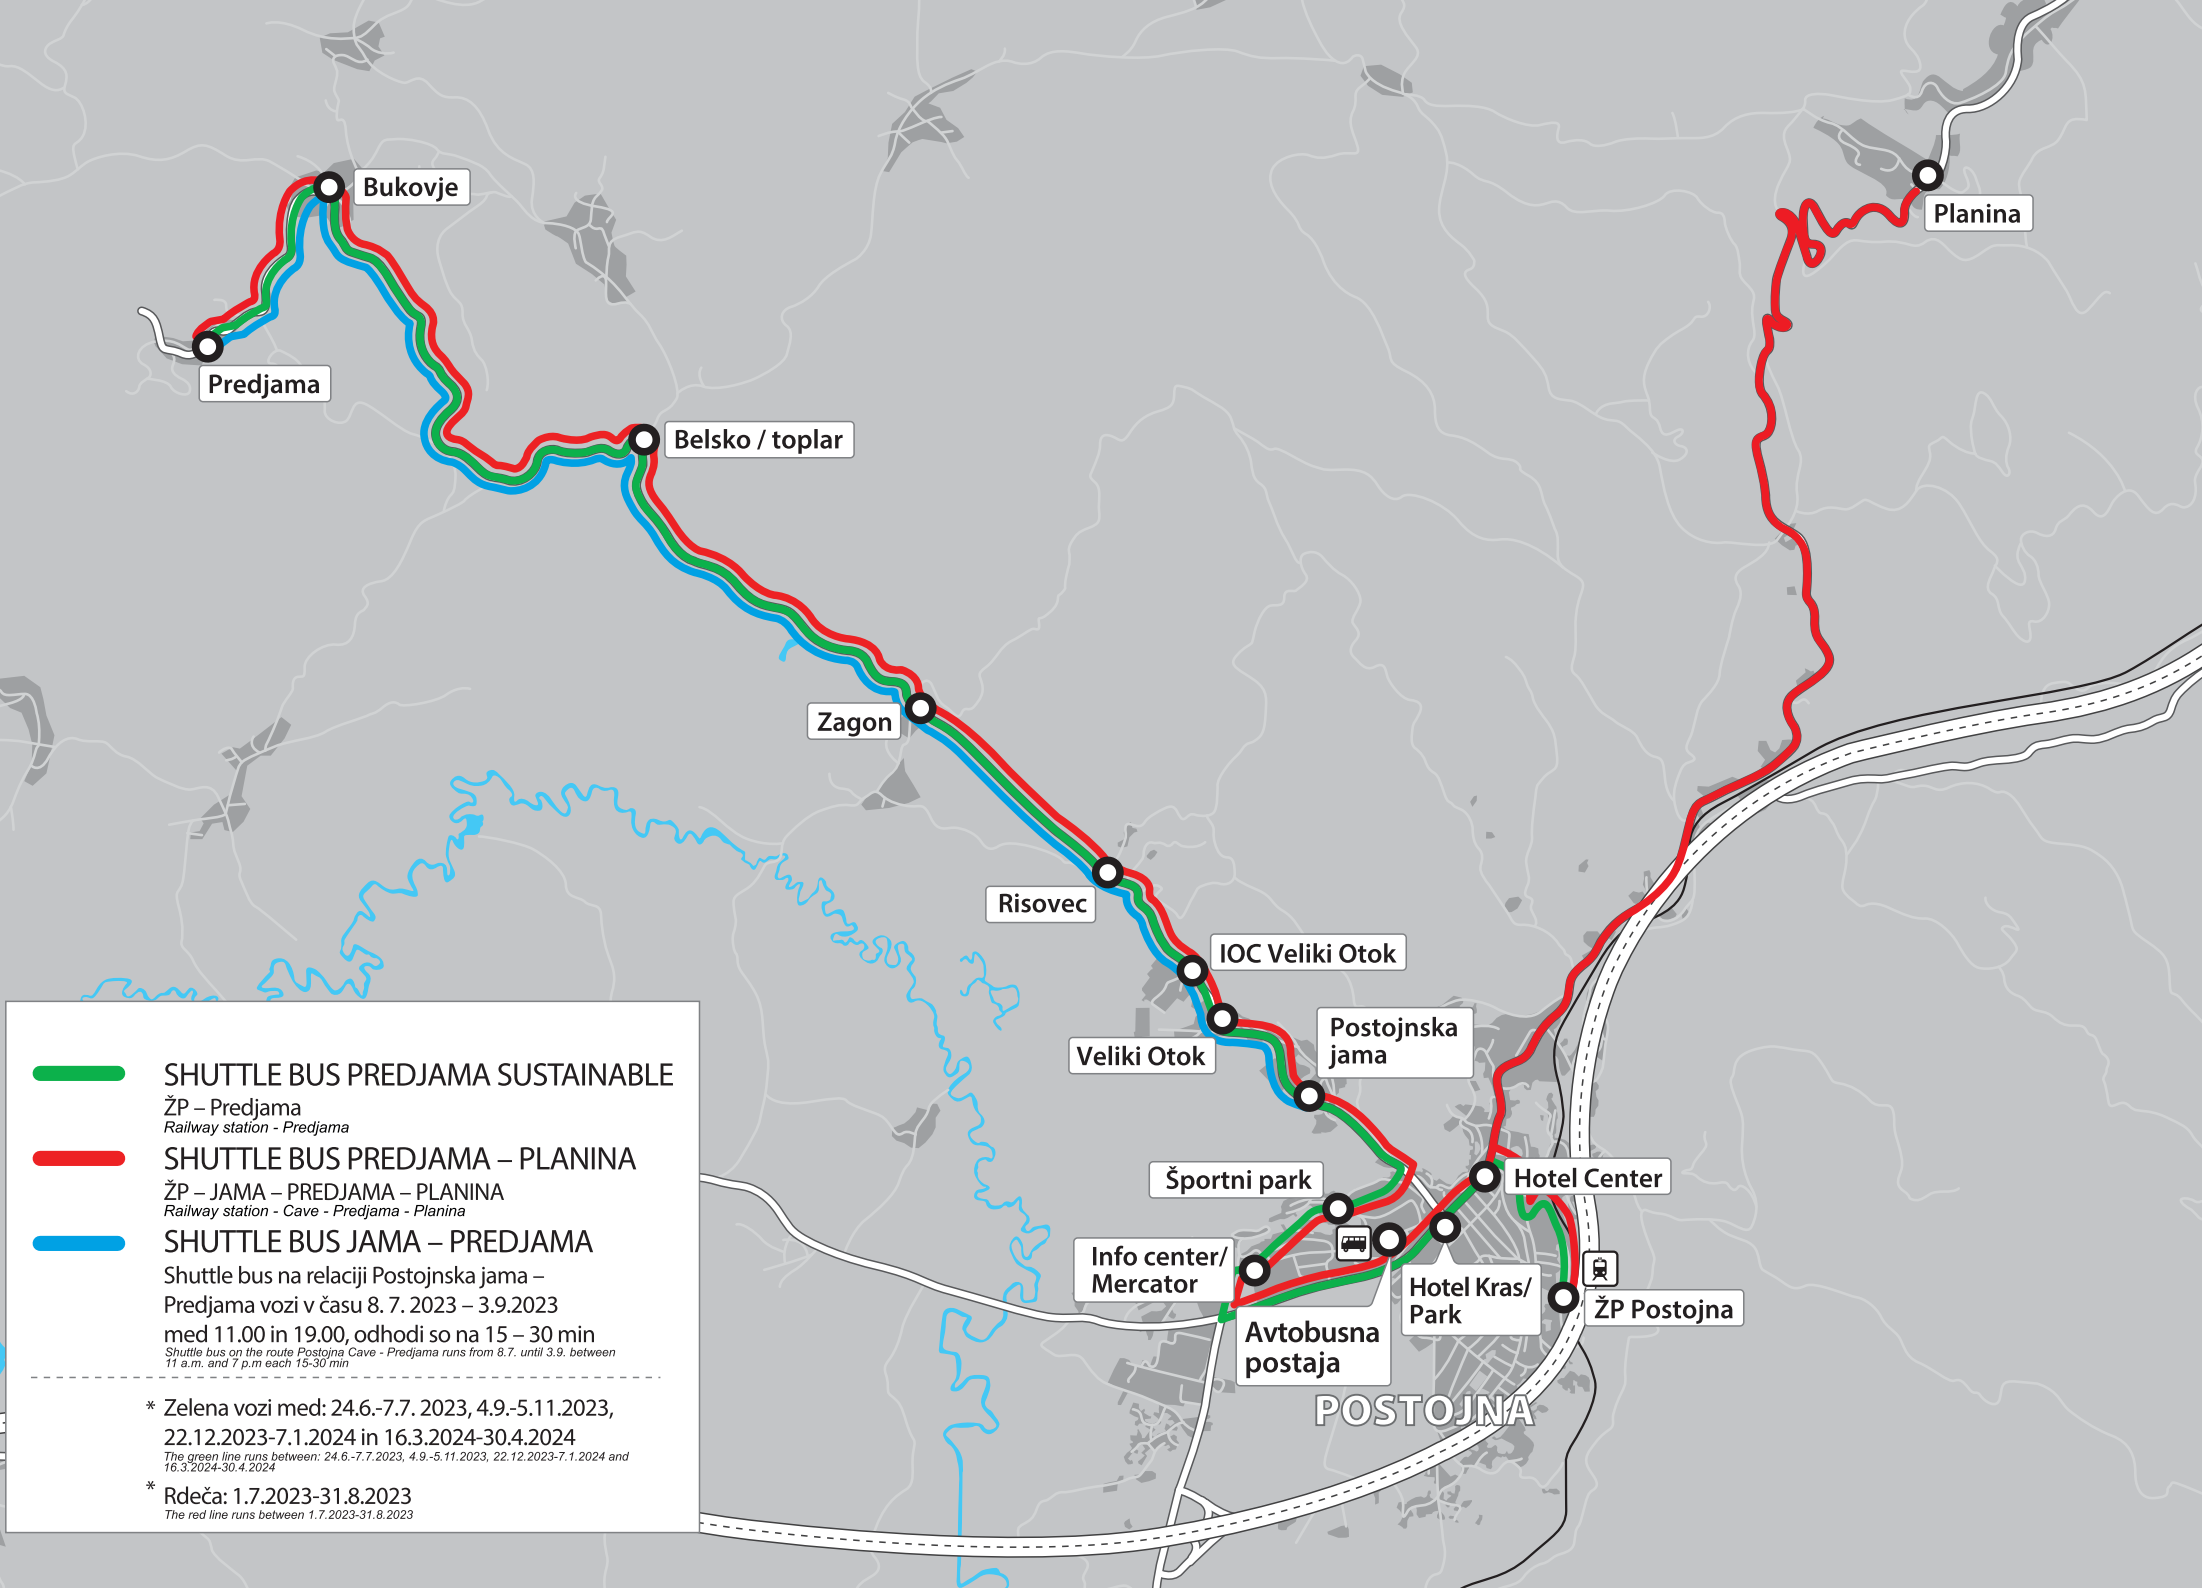

SHUTTLE BUS PREDJAMA SUSTAINABLE

ŽP – Predjama
Railway station - Predjama

SHUTTLE BUS PREDJAMA – PLANINA

ŽP – JAMA – PREDJAMA – PLANINA
Railway station - Cave - Predjama - Planina

SHUTTLE BUS JAMA – PREDJAMA

Shuttle bus na relaciji Postojnska jama – Predjama vozi v času 8. 7. 2023 – 3.9.2023 med 11.00 in 19.00, odhodi so na 15 – 30 min
Shuttle bus on the route Postojna Cave - Predjama runs from 8.7. until 3.9. between 11 a.m. and 7 p.m. each 15-30 min

* Zelena vozi med: 24.6.-7.7.2023, 4.9.-5.11.2023, 22.12.2023-7.1.2024 in 16.3.2024-30.4.2024
The green line runs between: 24.6.-7.7.2023, 4.9.-5.11.2023, 22.12.2023-7.1.2024 and 16.3.2024-30.4.2024

* Rdeča: 1.7.2023-31.8.2023
The red line runs between 1.7.2023-31.8.2023